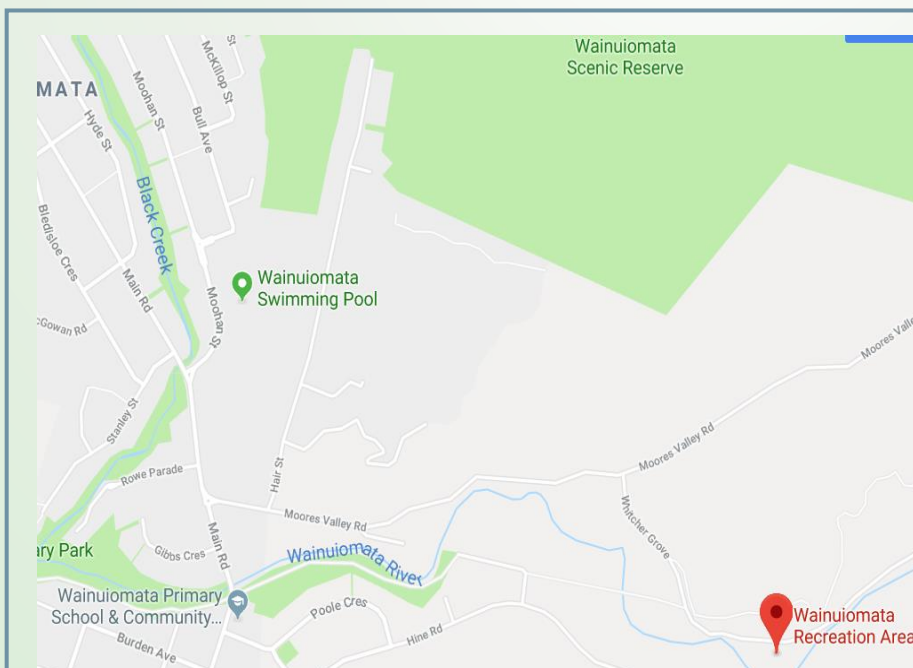

SAMOYED WALK

1PM SUNDAY 25 NOVEMBER 2018
WAINUIOMATA DAM

DIRECTIONS

Follow the main road through Wainuiomata and turn left at the roundabout onto Moors Valley Road. Take the first turn right into Whitcher Grove and follow this to the Recreation Area

NOTE: Dogs will need to be on a leash in some areas