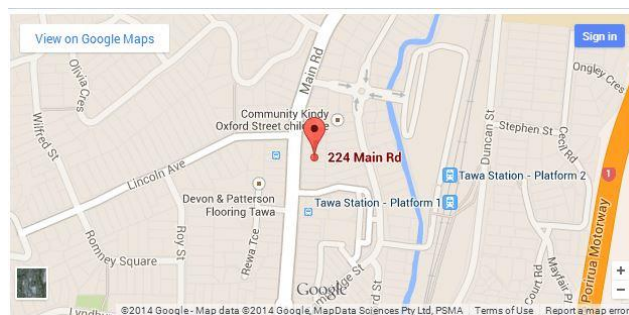

Opening Hours
Monday to Friday 7:30am - 7:00pm
Saturday & Sunday 9:00am - 12:00pm
Public Holidays Closed