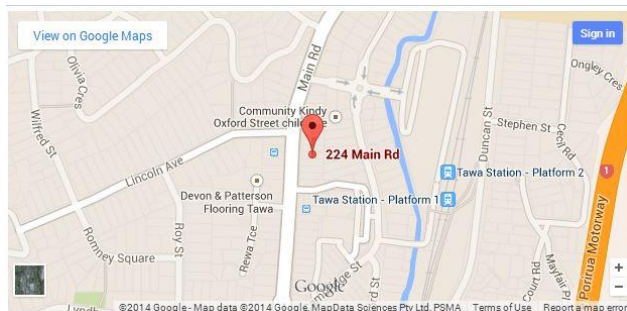

Opening Hours
Monday to Friday 7:30am - 7:00pm
Saturday & Sunday 9:00am - 12:00pm
Public Holidays Closed