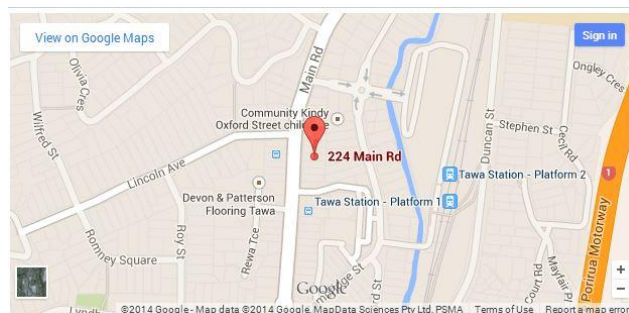

Opening Hours
Monday to Friday 7:30am - 7:00pm
Saturday & Sunday 9:00am - 12:00pm
Public Holidays Closed