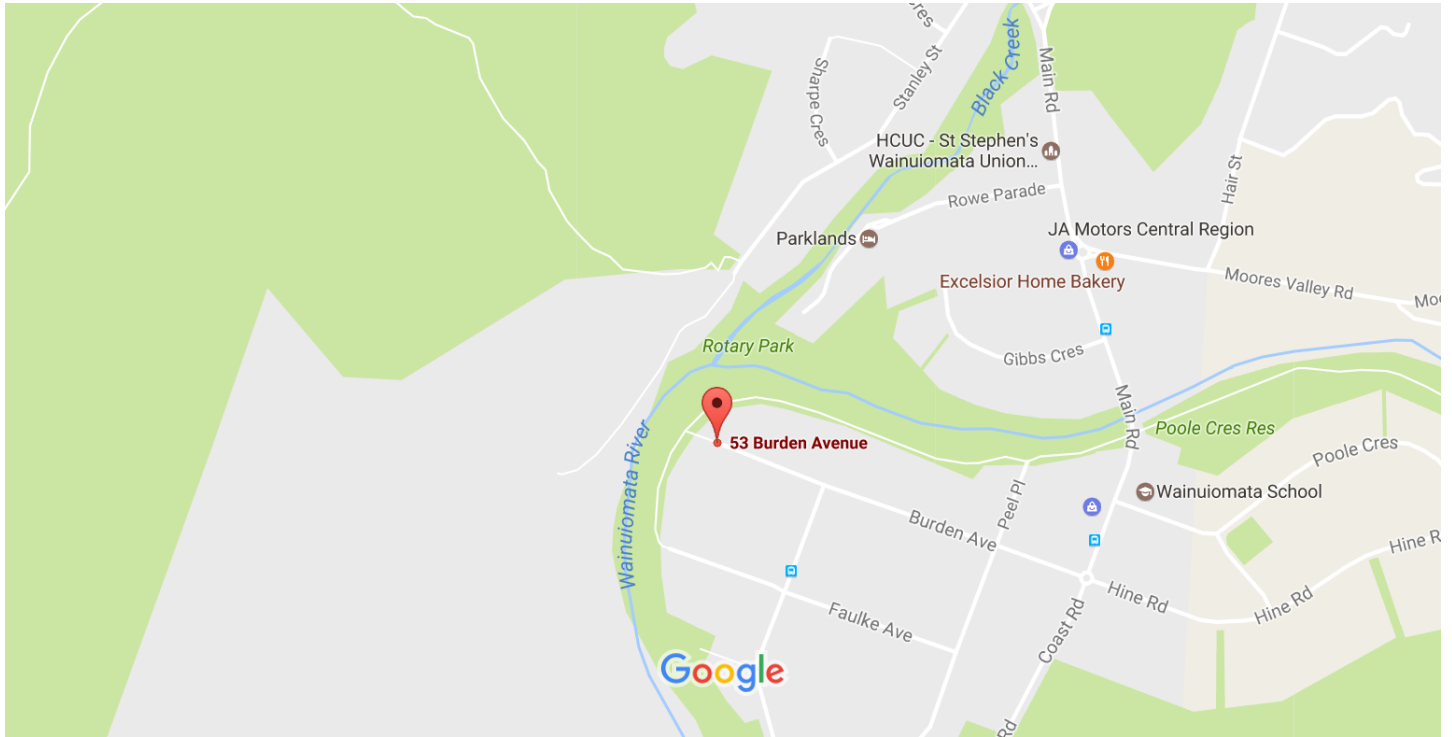

53 Burden Ave

Go all the way down Burden Ave. The Obedience club rooms are to the right of the power pole at the end and down by the river stop bank.

53 Burden Ave

Wainuiomata
Lower Hutt 5014